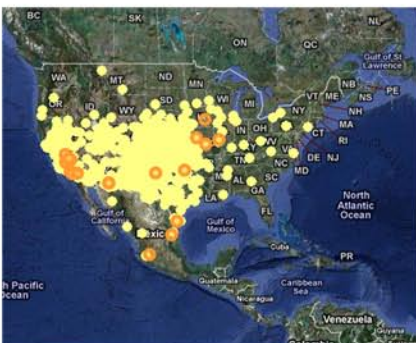

Marine Blue (*Leptotes marina*)

Host Plumbago

Caterpillar

Eggs are tiny white dots

Egg

Wing Span: 7/8 to 1 1/8 inches

Caterpillar Hosts: Leadwort (Plumbago) and legumes

Adult Food: Flower nectar

Habitat: Subtropical and Southwestern open areas including city garden, desert, native chaparral and fields