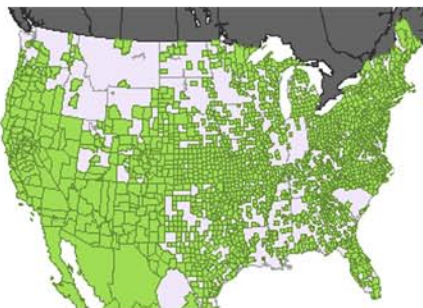

# American Lady (*Vanessa Virginiensis*)

American Lady  
Chrysalis

American Lady  
Caterpillar

Everlasting

American Lady Egg

**Wing Span:** 1 3/4 to 2 5/8 inches

**Caterpillar Hosts:** Plants in the Sunflower Family, including Everlasting (*Gnaphalium obtusifolium*)